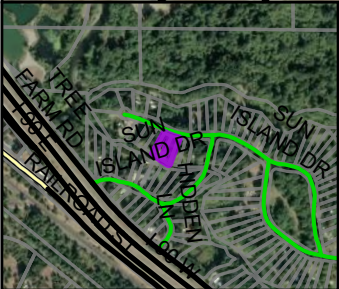

SX-26-00008 Roe

Aerial View

Microsoft, Vantor, Vantor

2026

Coordinate System: NAD 1983 StatePlane Washington South FIPS 4602 Feet